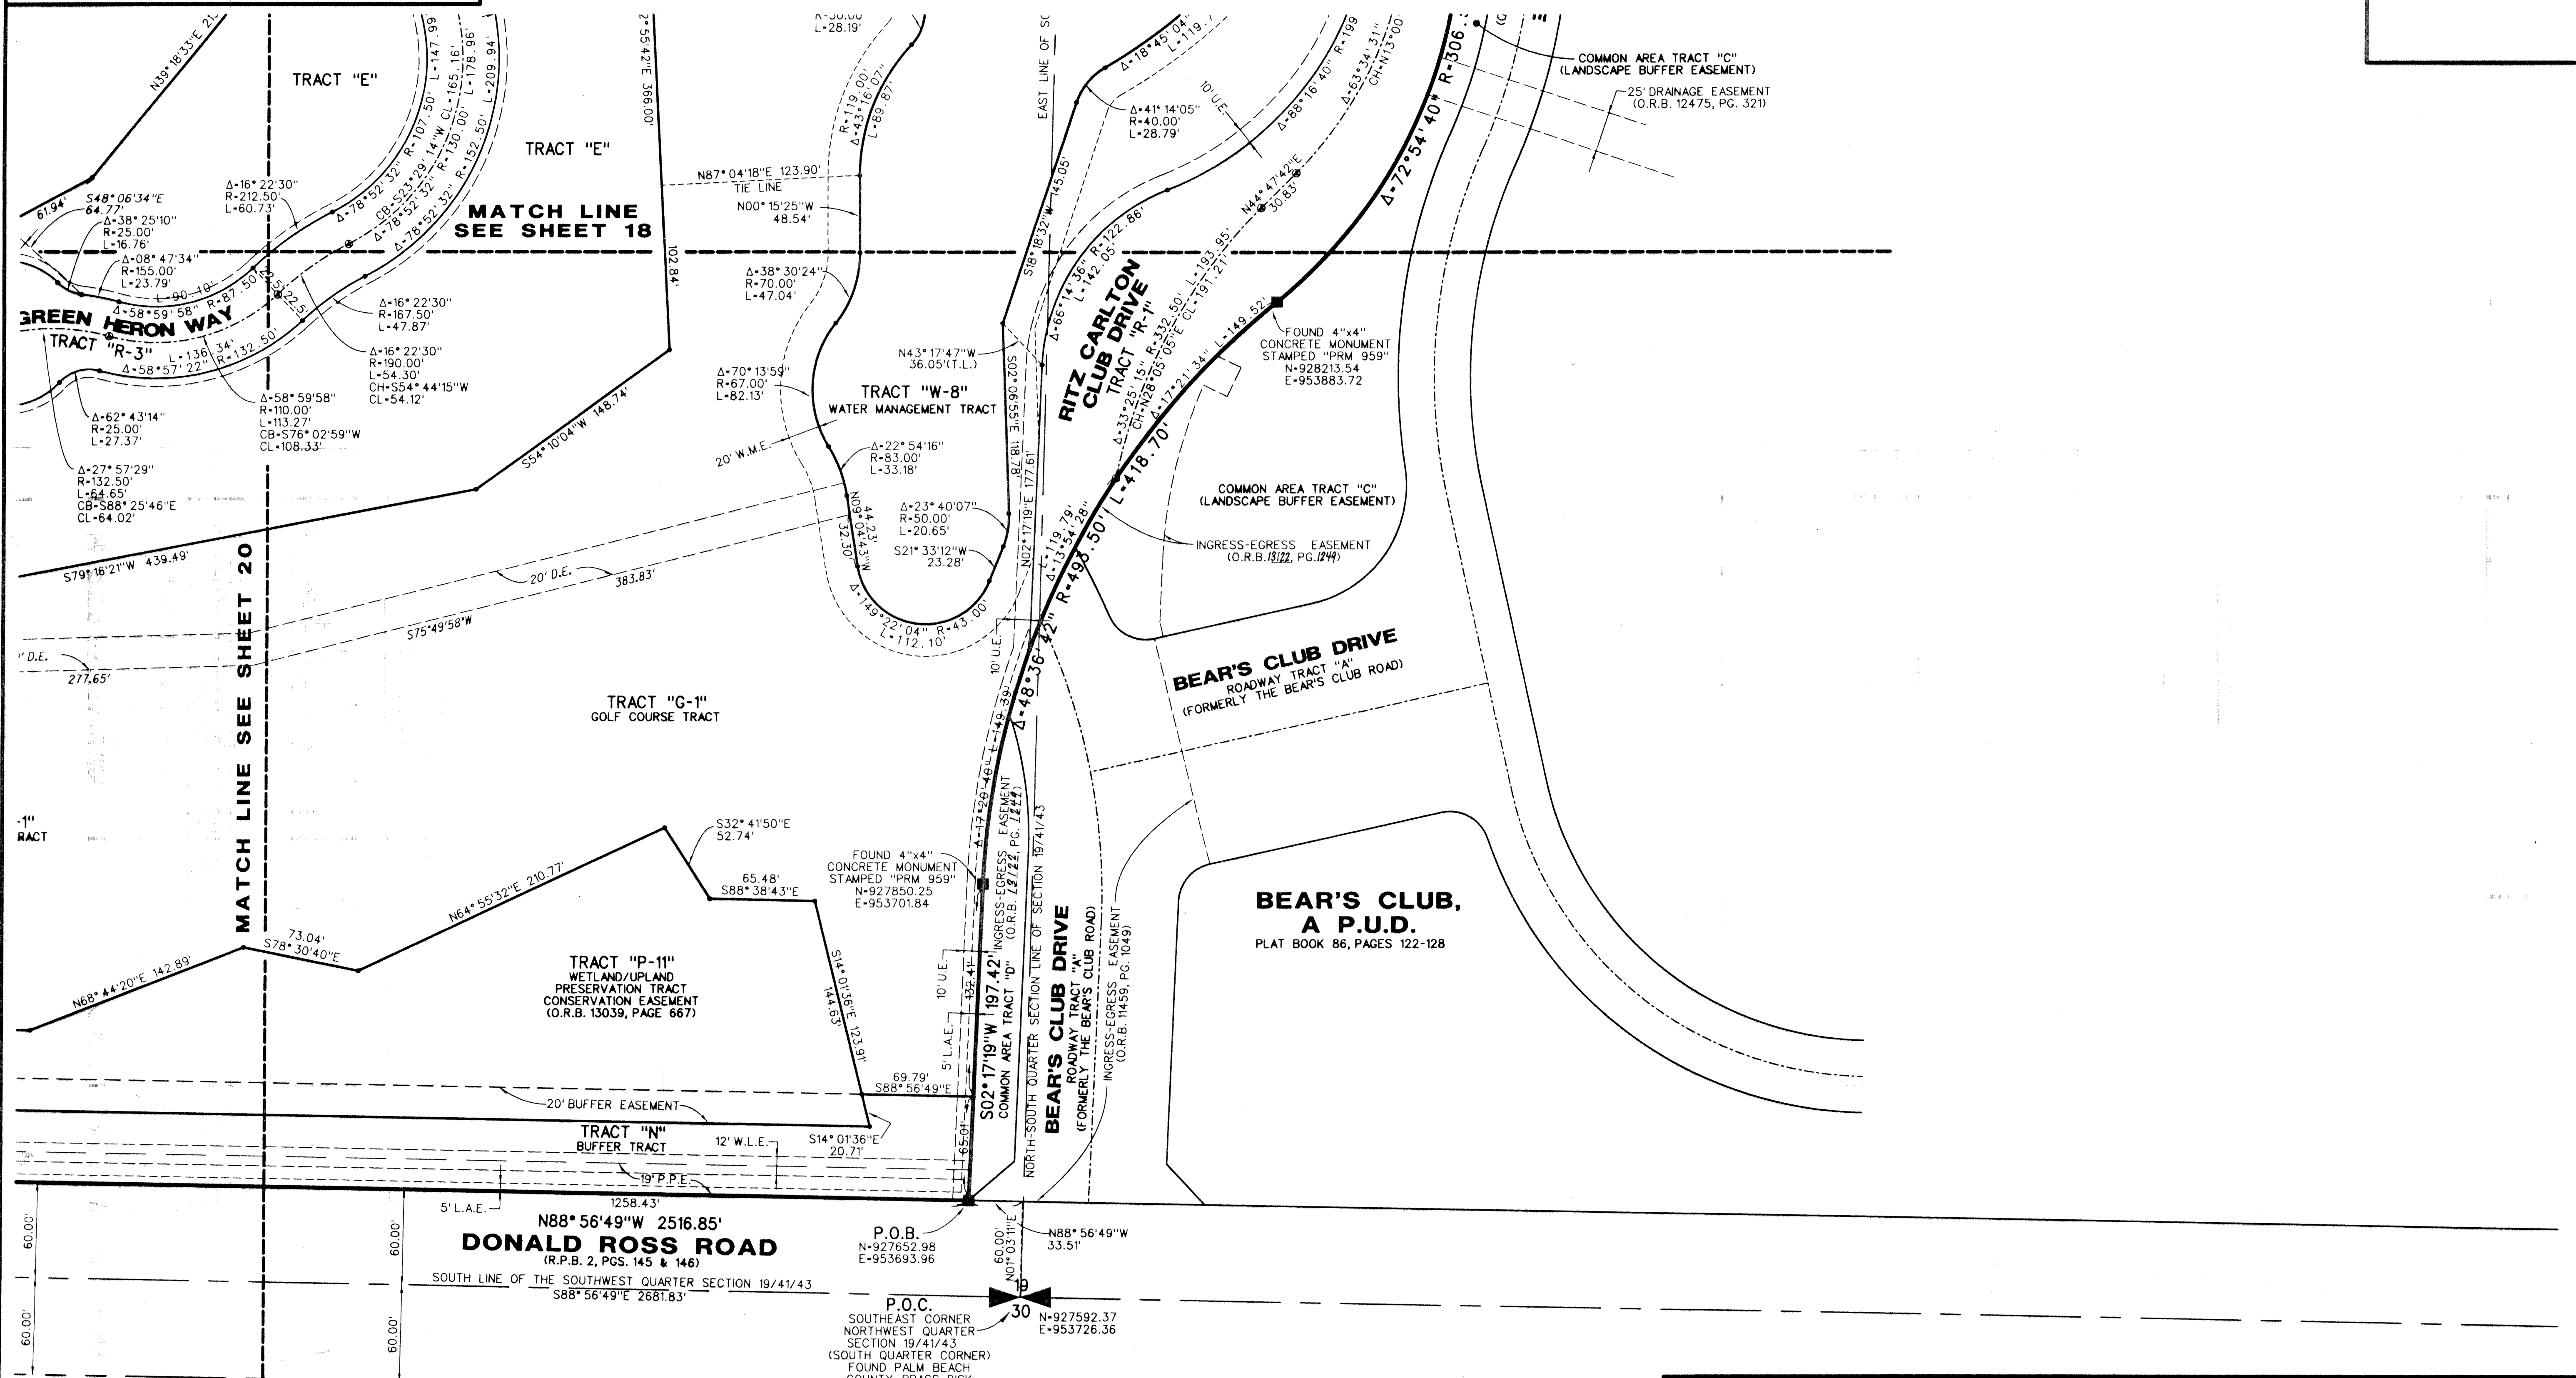

# RITZ-CARLTON GOLF CLUB & SPA, JUPITER, A P.U.D.

SITUATE IN SECTION 19, TOWNSHIP 41 SOUTH, RANGE 43 EAST,  
TOWN OF JUPITER, PALM BEACH COUNTY, FLORIDA  
DECEMBER, 2001  
SHEET 21 OF 22

**LIDBERG LAND SURVEYING, INC.**  
 675 West Indiantown Road, Suite 200,  
 Jupiter, Florida 33458 TEL. 561-746-8454  
 LB4431

CAD: K:\UST \ 194143 \ RITZ \ 1690306 \ SHEET21.DGN			
REF: K:\UST \ 194143 \ RITZ \ 1690306 \ 1690306.DGN			
FLD.	FB.	PG.	JOB 00-169-306
OFF. R.W.			DATE 04/28/01
CKD. D.C.L.	SHEET 21	OF 22	DWG. 000-169P